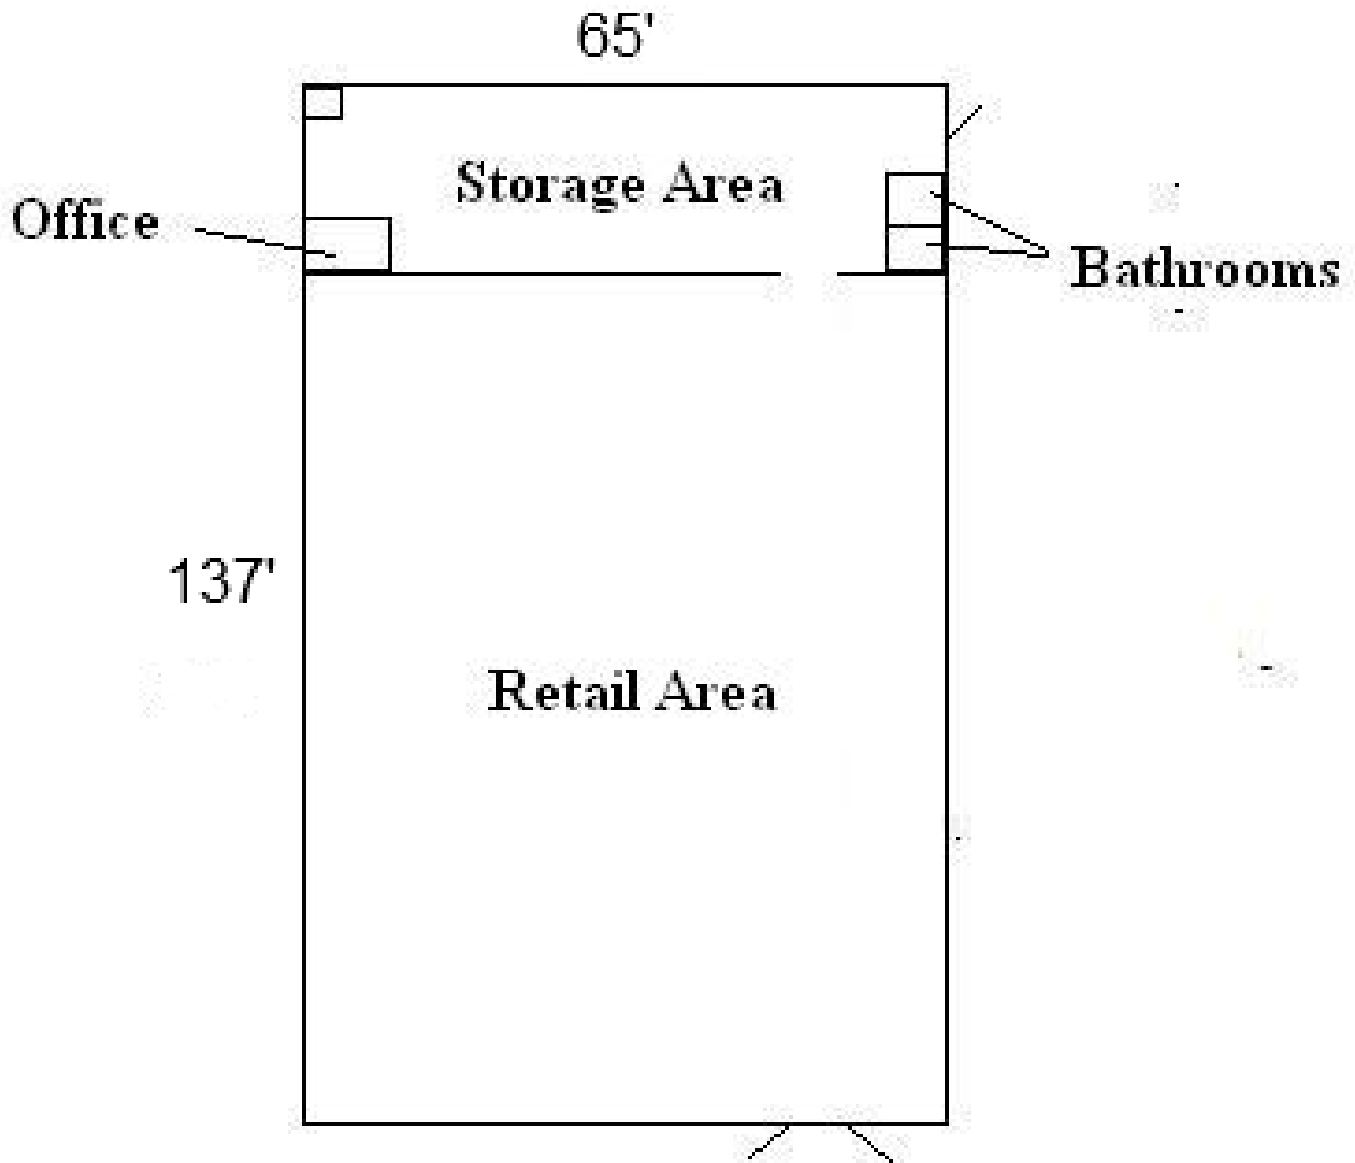

Contact: Paul Brewer

Phone: 919-924-1951

Fax: 919-851-2718

E-mail: paul@higherproperties.com

Current 8,640 Sq.ft. Layout

HIGHER PROPERTIES

Contact: Paul Brewer

919-924-1951